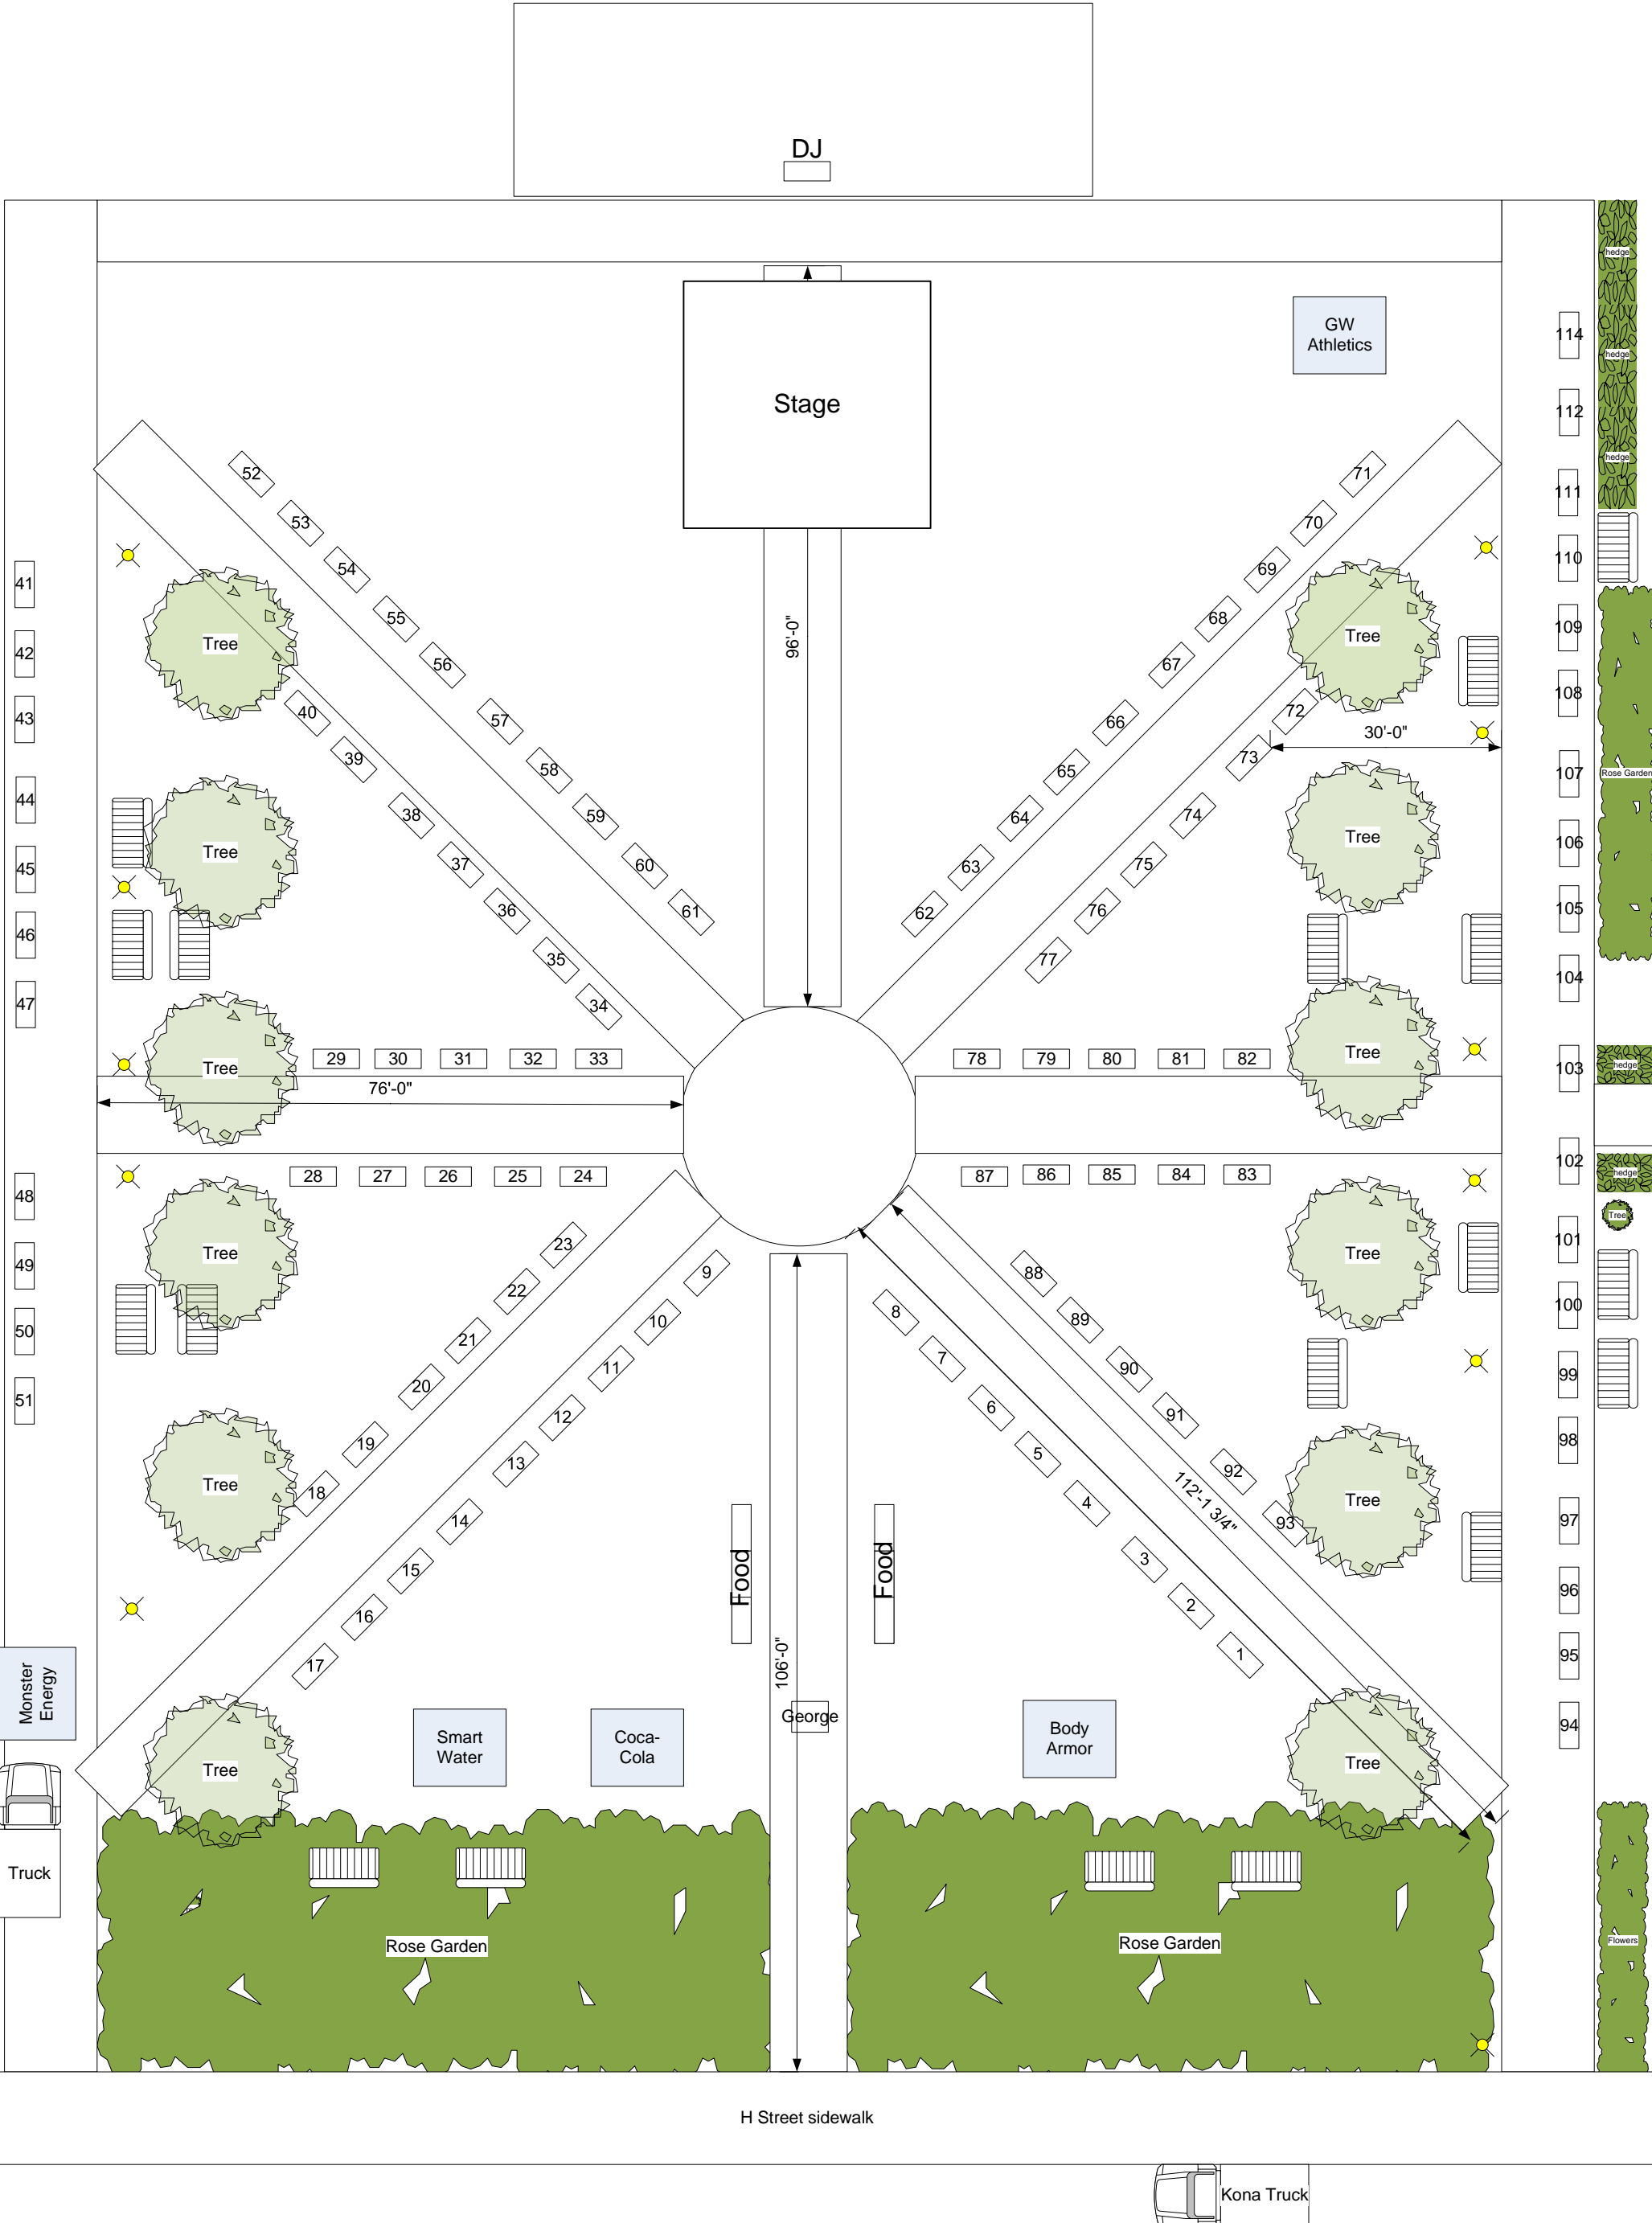

University Yard
Friday, September 22, 2023
MSSC Block Party & Org Fair
Event Time: 2:00pm – 6:30pm
Space Set and Ready: 12:00pm